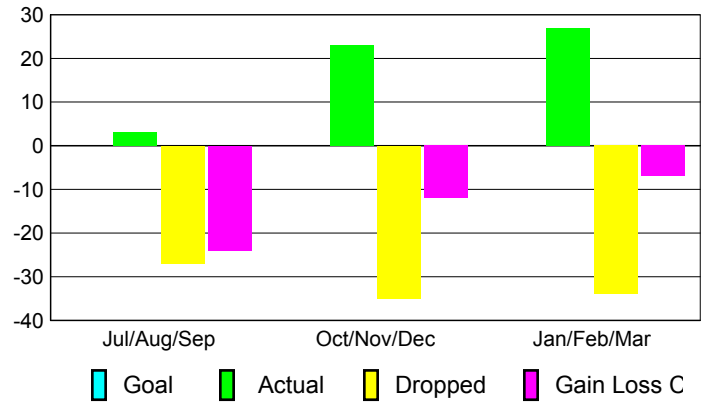

Membership Results 2009-2010

Goal, New, Dropped, Gain/Loss

Comparison of Membership Gain/Loss

Current Year Compared to the Previous Year